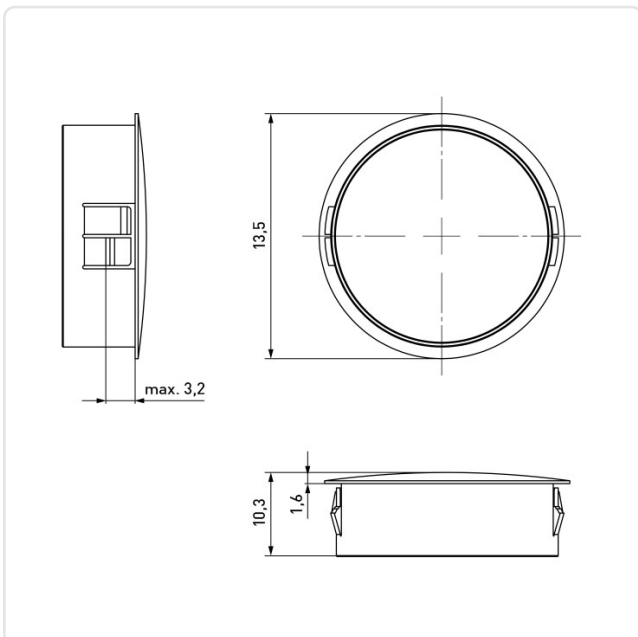

Article datasheet

Dome Plugs with thin edge / and locking fingers

Article-No.: 014.08.110

Image may be similar

Color:	Black
Flammability Class:	UL94-V2
Head Diameter [mm]:	13.5
Head Height [mm]:	1.6
Material:	PA 6.6
Material Group:	Plastic
Model:	Snap-In
Mounting Hole [mm]:	11.1
Panel Thickness [mm]:	max. 3,2 mm
Weight:	0.49g
Conformities:	

You can find all information on the web on our article detail page

[Dome Plugs with thin edge / and locking fingers](#)

Would you like individual advice?

We look forward to your email to products@ettinger.de.