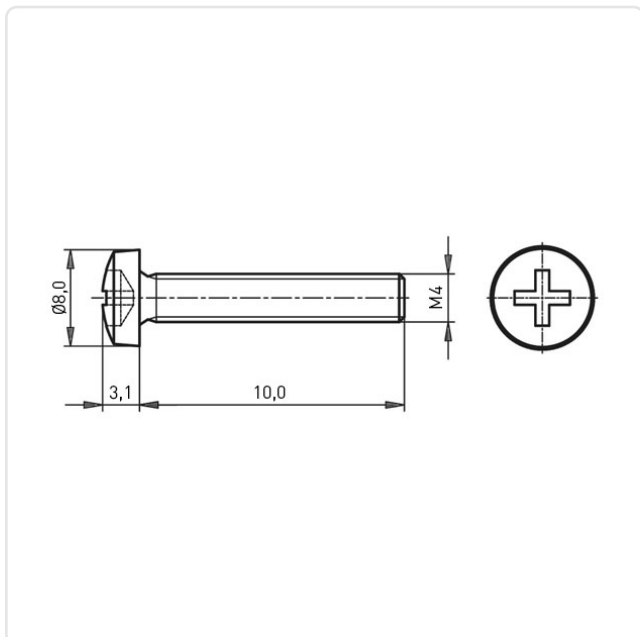

## Pan Head Screw ISO7045 M4x10 Polyamide 6.6 Natural Cross Recessed

Article-No.: 001.47.446

Image may be similar

|                     |                           |
|---------------------|---------------------------|
| Actuator Size:      | Phillips PH2              |
| Color:              | Natural                   |
| DIN/ISO:            | ISO7045                   |
| Drive Type:         | Cross Recess / Phillips-H |
| Flammability Class: | UL94-V2                   |
| Head Diameter [mm]: | 8                         |
| Head Height [mm]:   | 3.1                       |
| Head Shape:         | Pan Head                  |
| Length [mm]:        | 10                        |
| Material:           | PA 6.6                    |
| Material Group:     | Plastic                   |
| Thread Size:        | M4                        |
| Weight:             | 0.2g                      |
| Conformities:       |                           |

You can find all information on the web on our article detail page  
[Pan Head Screw ISO7045 M4x10 Polyamide 6.6 Natural Cross Recessed](#)

Would you like individual advice?

We look forward to your email to [products@ettinger.de](mailto:products@ettinger.de).