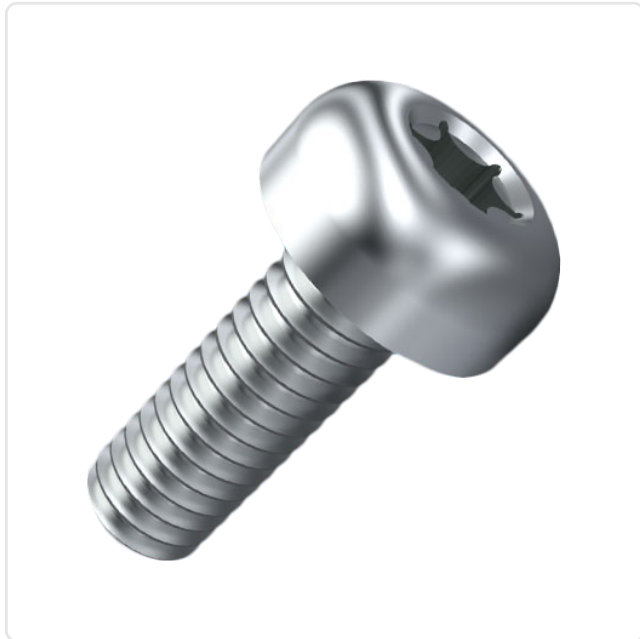

## Pan Head Screw ISO14583 M5x10 Stainless Steel A2 Hexalobular

Article-No.: 001.51.549

Image may be similar

Actuator Size:	Torx T25
DIN/ISO:	ISO7045
Drive Type:	TORX
Finish:	Plain
Head Diameter [mm]:	10
Head Height [mm]:	3.8
Head Shape:	Pan Head
Length [mm]:	10
Material:	Stainless Steel AISI 316 / A4
Material Group:	Stahl rostfrei
Thread Size:	M5
Weight:	2.84g
Conformities:	

You can find all information on the web on our article detail page  
[Pan Head Screw ISO14583 M5x10 Stainless Steel A2 Hexalobular](#)

Would you like individual advice?

We look forward to your email to [products@ettinger.de](mailto:products@ettinger.de).