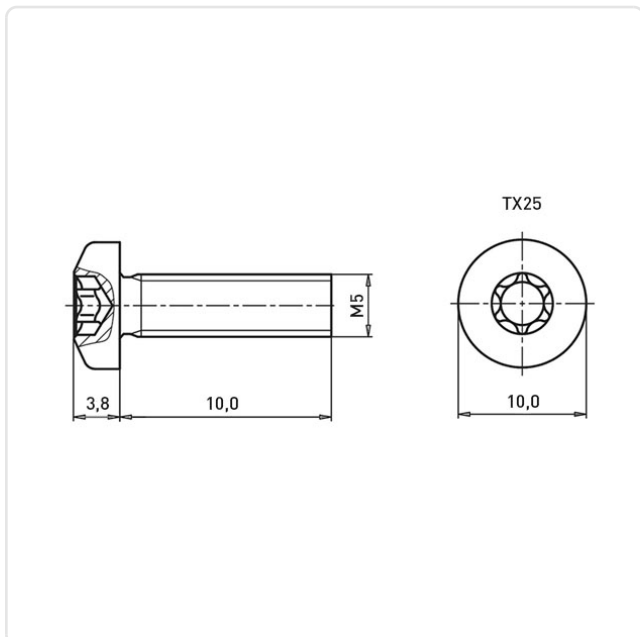

## Pan Head Screw ISO14583 M5x10 Stainless Steel A2 Hexalobular

Article-No.: 001.51.549

Image may be similar

Actuator Size:	Torx T25
DIN/ISO:	ISO7045
Drive Type:	TORX
Finish:	Plain
Head Diameter [mm]:	10
Head Height [mm]:	3.8
Head Shape:	Pan Head
Length [mm]:	10
Material:	Stainless Steel AISI 316 / A4
Material Group:	Stahl rostfrei
Thread Size:	M5
Weight:	2.84g
Conformities:	

You can find all information on the web on our article detail page  
[Pan Head Screw ISO14583 M5x10 Stainless Steel A2 Hexalobular](#)

Would you like individual advice?

We look forward to your email to [products@ettinger.de](mailto:products@ettinger.de).