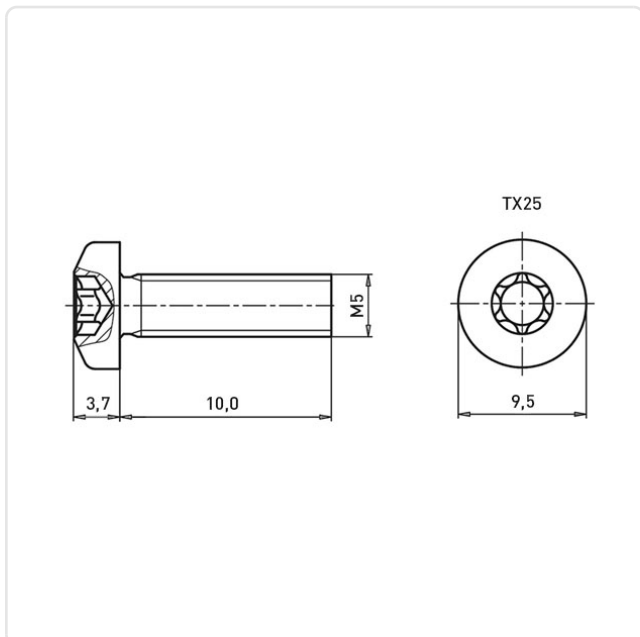

## Pan Head Screw ISO14583 M5x10 Stainless Steel A2 Hexalobular

Article-No.: 001.64.542

Image may be similar

Actuator Size:	Torx T25
DIN/ISO:	ISO14583
Drive Type:	TORX
Finish:	Plain
Head Diameter [mm]:	9.5
Head Height [mm]:	3.7
Head Shape:	Pan Head
Length [mm]:	10
Material:	Stainless Steel AISI 304 / A2
Material Group:	Stahl rostfrei
Thread Size:	M5
Weight:	2.76g
Conformities:	

You can find all information on the web on our article detail page  
[Pan Head Screw ISO14583 M5x10 Stainless Steel A2 Hexalobular](#)

Would you like individual advice?  
 We look forward to your email to [products@ettinger.de](mailto:products@ettinger.de).