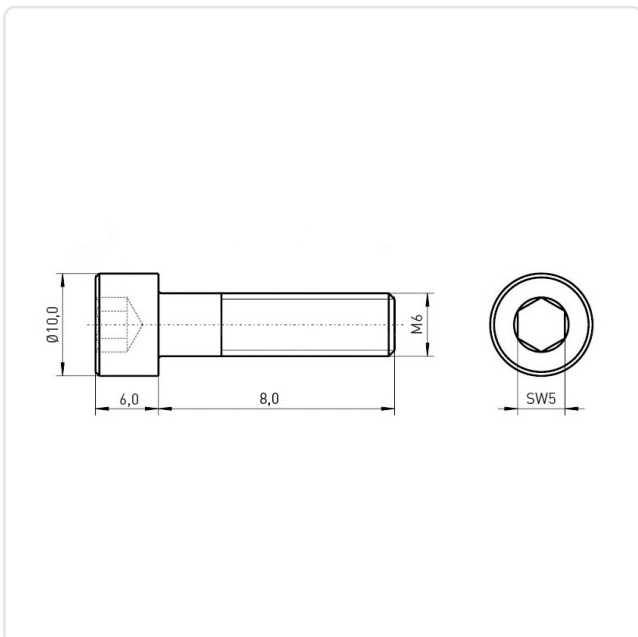

Article datasheet

Socket Head Screw ISO4762 M6x8 Steel 8.8 Zinc Plated Hexagon

Article-No.: 001.16.631

Image may be similar

Actuator Size:	Hexagon Socket Hex5
DIN/ISO:	ISO4762
Drive Type:	Hexagon Socket
Finish:	Galvanized, Blue, 5 µm, A2K
Head Diameter [mm]:	10
Head Height [mm]:	6
Head Shape:	Cheese Head
Length [mm]:	8
Material:	Steel 8.8
Material Group:	Stahl
Thread Size:	M6
Weight:	4.1g
Conformities:	

You can find all information on the web on our article detail page
[Socket Head Screw ISO4762 M6x8 Steel 8.8 Zinc Plated Hexagon](#)

Would you like individual advice?

We look forward to your email to products@ettinger.de.