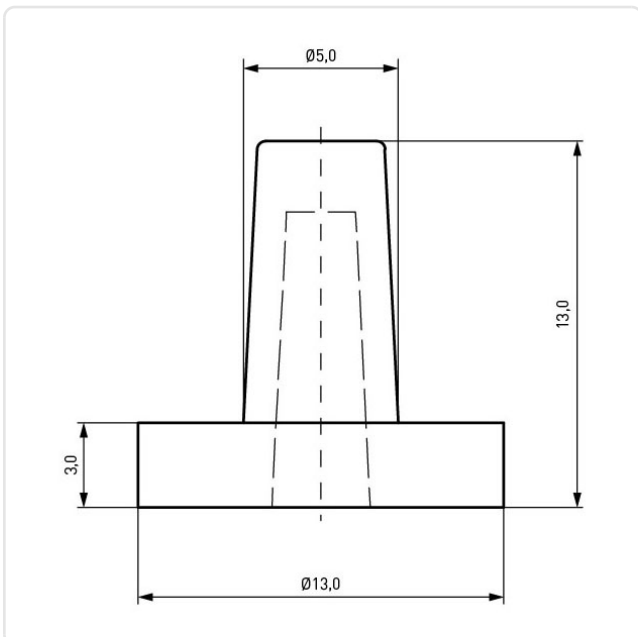

Article datasheet

Push-In Foot Ø13.0x3.0 PVC black

Article-No.: 017.55.130

Image may be similar

Color: Black
Diameter [mm]: 13
Height [mm]: 3
Material: PVC - Polyvinyl Chloride
Material Group: Plastic
Panel Hole Ø [mm]: 5
Weight: 0.61g
Conformities:

You can find all information on the web on our article detail page
[Push-In Foot Ø13.0x3.0 PVC black](#)

Would you like individual advice?

We look forward to your email to products@ettinger.de.

Subject to change and errors.