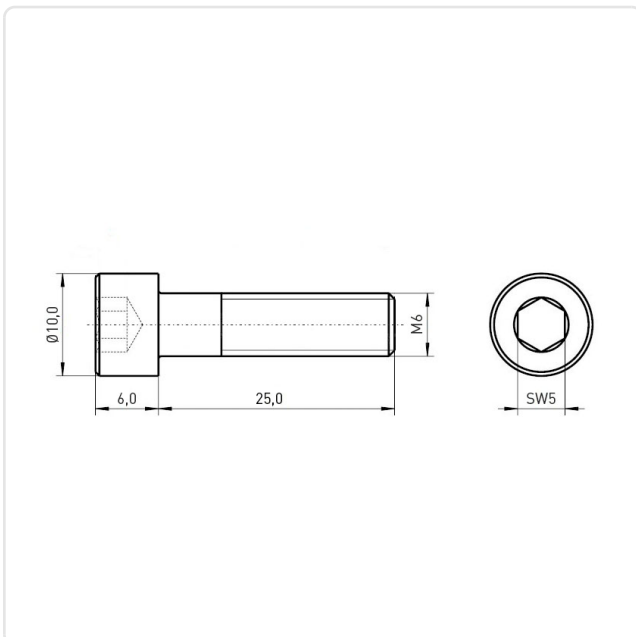

Article datasheet

Socket Head Screw ISO4762 M6x25 Stainless Steel A2 Hexagon

Article-No.: 001.16.682

Image may be similar

Actuator Size:	Hexagon Socket Hex5
DIN/ISO:	ISO4762
Drive Type:	Hexagon Socket
Finish:	Plain
Head Diameter [mm]:	10
Head Height [mm]:	6
Head Shape:	Cheese Head
Length [mm]:	25
Material:	Stainless Steel AISI 304 / A2
Material Group:	Stahl rostfrei
Thread Size:	M6
Weight:	7.1g
Conformities:	

You can find all information on the web on our article detail page

[Socket Head Screw ISO4762 M6x25
Stainless Steel A2 Hexagon](#)

Would you like individual advice?

We look forward to your email to products@ettinger.de.