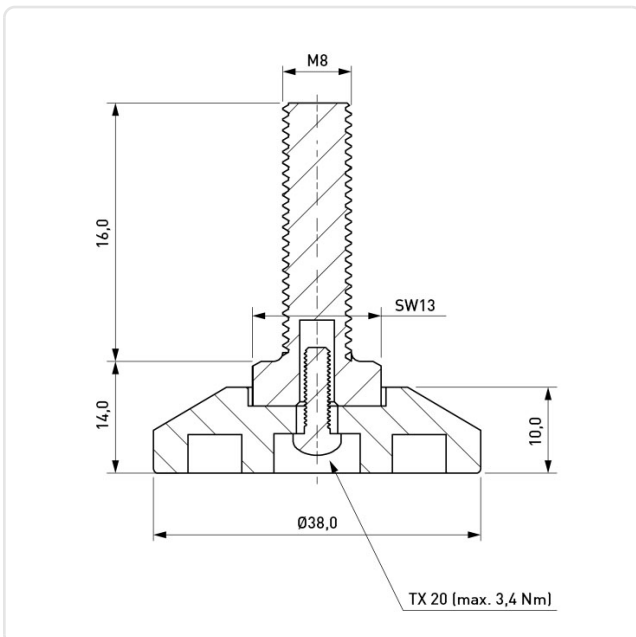

Article datasheet

Leveling Foot Ø38.0 | Thread M8x16.0 PP - Steel

Article-No.: 017.63.831

Image may be similar

Color: Black
 Diameter [mm]: 38
 Height [mm]: 10
 Length [mm]: 16
 Material: PA 6.0
 Thread Insert Material: Steel
 Thread Size: M8
 Weight: 18.52g
 Conformities:

You can find all information on the web on our article detail page

[Leveling Foot Ø38.0 | Thread M8x16.0 PP - Steel](#)

Would you like individual advice?

We look forward to your email to products@ettinger.de.