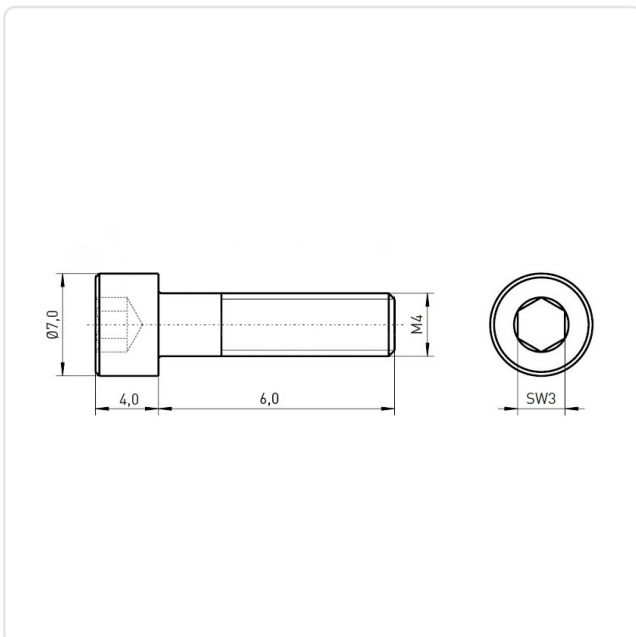

Article datasheet

Socket Head Screw ISO4762 M4x6 Steel 8.8 Zinc Plated Hexagon

Article-No.: 001.16.421

Image may be similar

Actuator Size:	Hexagon Socket Hex3
DIN/ISO:	ISO4762
Drive Type:	Hexagon Socket
Finish:	Galvanized, Blue, 5 µm, A2K
Head Diameter [mm]:	7
Head Height [mm]:	4
Head Shape:	Cheese Head
Length [mm]:	6
Material:	Steel 8.8
Material Group:	Stahl
Thread Size:	M4
Weight:	1.4g
Conformities:	

You can find all information on the web on our article detail page
[Socket Head Screw ISO4762 M4x6 Steel 8.8 Zinc Plated Hexagon](#)

Would you like individual advice?

We look forward to your email to products@ettinger.de.