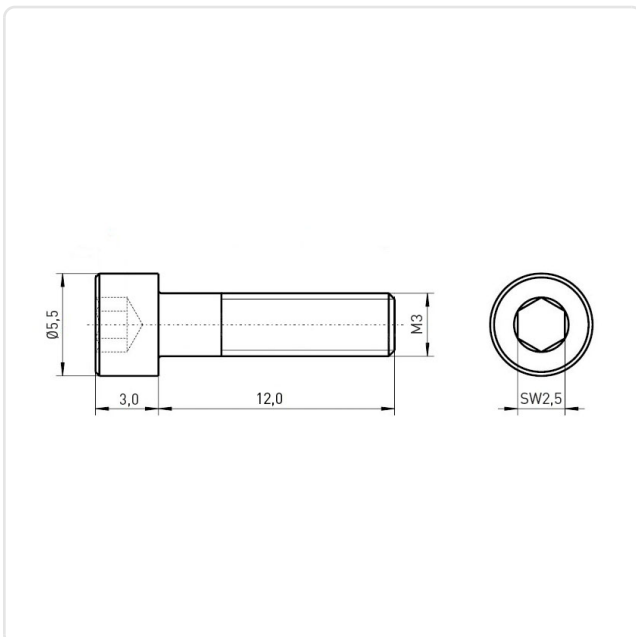

Article datasheet

Socket Head Screw ISO4762 M3x12 Steel 8.8 Black Zinc Plated Hexagon

Article-No.: 001.16.350

Image may be similar

Actuator Size:	Hexagon Socket Hex2.5
DIN/ISO:	ISO4762
Drive Type:	Hexagon Socket
Finish:	Galvanized, Black, 5 µm, A2R
Head Diameter [mm]:	5.5
Head Height [mm]:	3
Head Shape:	Cheese Head
Length [mm]:	12
Material:	Steel 8.8
Material Group:	Stahl
Thread Size:	M3
Weight:	0.93g
Conformities:	

You can find all information on the web on our article detail page

[Socket Head Screw ISO4762 M3x12 Steel 8.8 Black Zinc Plated Hexagon](#)

Would you like individual advice?

We look forward to your email to products@ettinger.de.