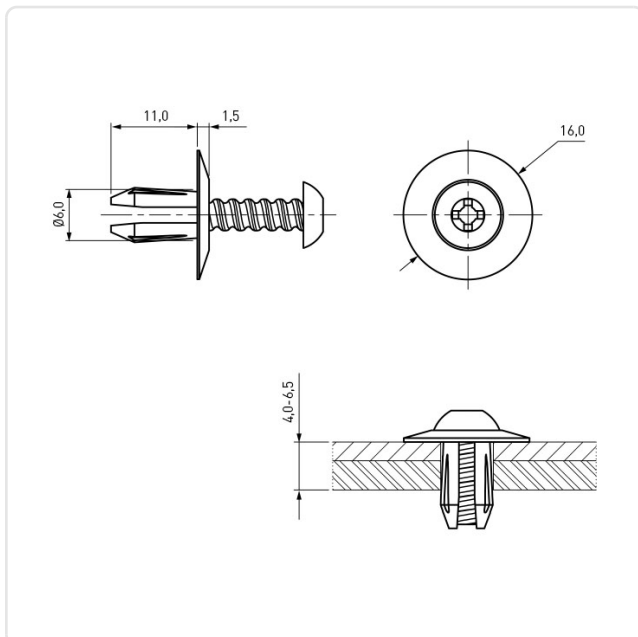

## Drive Rivet Ø6.0 | 4.0-6.5 Polyamide 6.6 black

Article-No.: 072.11.860

Image may be similar

Color:	Black
Flammability Class:	UL94-V2
Head Diameter [mm]:	16
Head Height [mm]:	1.5
Length [mm]:	11
Material:	PA 6.6
Material Group:	Plastic
Model:	removable
Mounting Hole Range [mm]:	6.4-6.9
Panel Thickness [mm]:	4,0-6,5
Rivet Diameter [mm]:	6.5
Weight:	0.64g
Conformities:	

You can find all information on the web on our article detail page

[Drive Rivet Ø6.0 | 4.0-6.5 Polyamide 6.6 black](#)

Would you like individual advice?

We look forward to your email to [products@ettinger.de](mailto:products@ettinger.de).