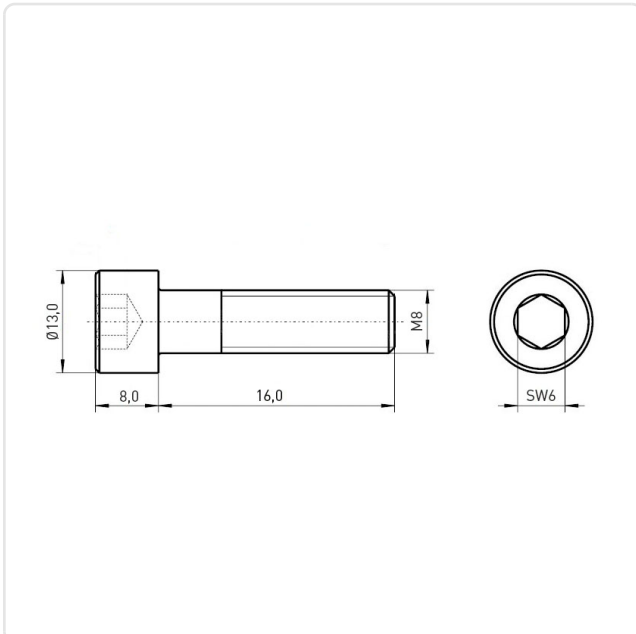

Article datasheet

Socket Head Screw ISO4762 M8x16 Steel 8.8 Zinc Plated Hexagon

Article-No.: 001.16.861

Image may be similar

Actuator Size:	Hexagon Socket Hex6
DIN/ISO:	ISO4762
Drive Type:	Hexagon Socket
Finish:	Galvanized, Blue, 5 µm, A2K
Head Diameter [mm]:	13
Head Height [mm]:	8
Head Shape:	Cheese Head
Length [mm]:	16
Material:	Steel 8.8
Material Group:	Stahl
Thread Size:	M8
Weight:	10g
Conformities:	

You can find all information on the web on our article detail page

[Socket Head Screw ISO4762 M8x16 Steel 8.8 Zinc Plated Hexagon](#)

Would you like individual advice?

We look forward to your email to products@ettinger.de.