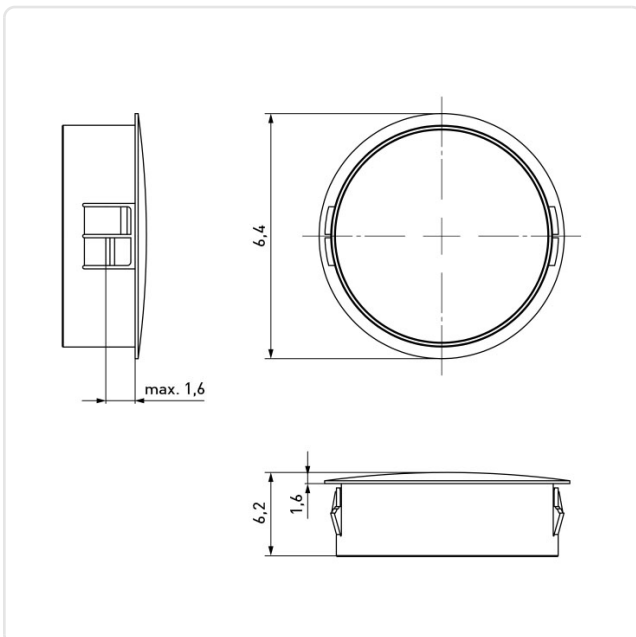

Article datasheet

Dome Plugs with thin edge / glossy 4.8/1.6, PA, black

Article-No.: 014.08.047

Image may be similar

Color:	Black
Flammability Class:	UL94-V2
Head Diameter [mm]:	6.4
Head Height [mm]:	1.1
Material:	PA 6.6
Material Group:	Plastic
Model:	Snap-In
Mounting Hole [mm]:	4.8
Panel Thickness [mm]:	max. 1,6 mm
Weight:	0.08g
Conformities:	

You can find all information on the web on our article detail page

[Dome Plugs with thin edge / glossy 4.8/1.6, PA, black](#)

Would you like individual advice?

We look forward to your email to products@ettinger.de.