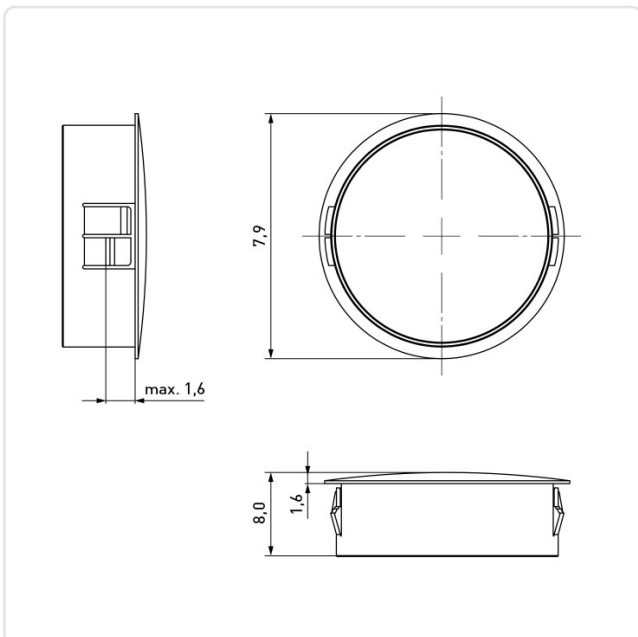

Would you like individual advice?

We look forward to your email to products@ettinger.de.

Subject to change and errors.