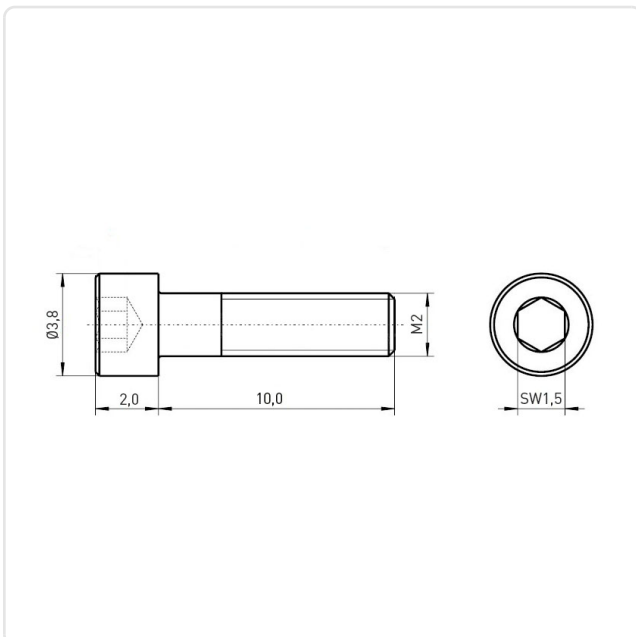

Article datasheet

Socket Head Screw ISO4762 M2x10 Stainless Steel A2 Hexagon

Article-No.: 001.16.142

Image may be similar

Actuator Size:	Hexagon Socket Hex1.5
DIN/ISO:	ISO4762
Drive Type:	Hexagon Socket
Finish:	Plain
Head Diameter [mm]:	3.8
Head Height [mm]:	2
Head Shape:	Cheese Head
Length [mm]:	10
Material:	Stainless Steel AISI 304 / A2
Material Group:	Stahl rostfrei
Thread Size:	M2
Weight:	0.3g
Conformities:	

You can find all information on the web on our article detail page

[Socket Head Screw ISO4762 M2x10
Stainless Steel A2 Hexagon](#)

Would you like individual advice?

We look forward to your email to products@ettinger.de.