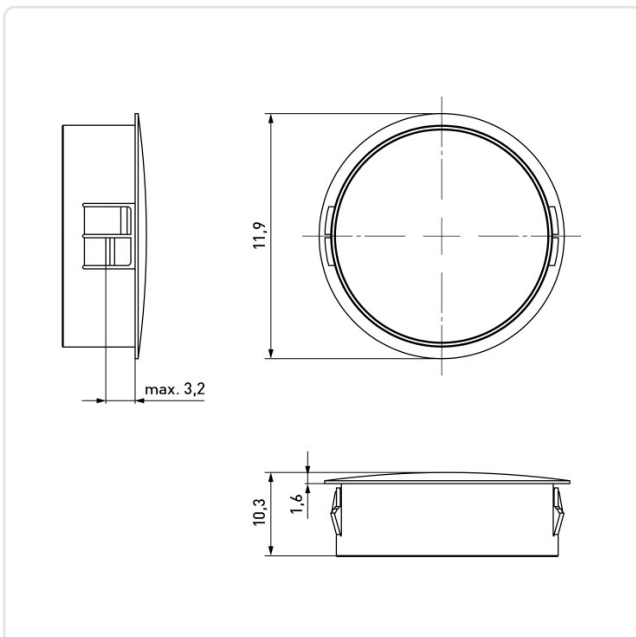

Article datasheet

Dome Plugs with covex head thinline rim

Article-No.: 014.08.090

Image may be similar

| | |
|-----------------------|-------------|
| Color: | Black |
| Flammability Class: | UL94-V2 |
| Head Diameter [mm]: | 11.9 |
| Head Height [mm]: | 1.6 |
| Material: | PA 6.6 |
| Material Group: | Plastic |
| Model: | Snap-In |
| Mounting Hole [mm]: | 9.5 |
| Panel Thickness [mm]: | max. 3,2 mm |
| Weight: | 0.43g |
| Conformities: | |

You can find all information on the web on our article detail page

[Dome Plugs with covex head thinline rim](#)

Would you like individual advice?

We look forward to your email to products@ettinger.de.

Subject to change and errors.