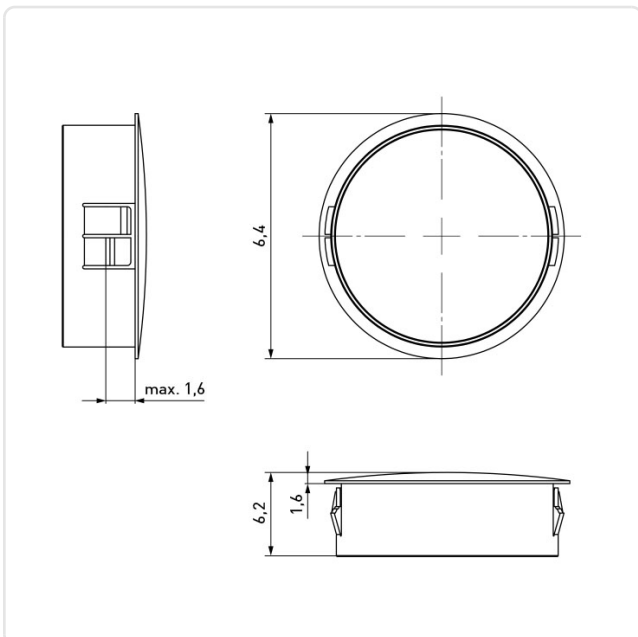

Article datasheet

Dome Plugs with thin edge / and locking fingers

Article-No.: 014.08.049

Image may be similar

| | |
|-----------------------|-------------|
| Color: | White |
| Flammability Class: | UL94-V2 |
| Head Diameter [mm]: | 6.4 |
| Head Height [mm]: | 1.6 |
| Material: | PA 6.6 |
| Material Group: | Plastic |
| Model: | Snap-In |
| Mounting Hole [mm]: | 4.8 |
| Panel Thickness [mm]: | max. 1,6 mm |
| Weight: | 0.08g |
| Conformities: | |

You can find all information on the web on our article detail page

[Dome Plugs with thin edge / and locking fingers](#)

Would you like individual advice?

We look forward to your email to products@ettinger.de.