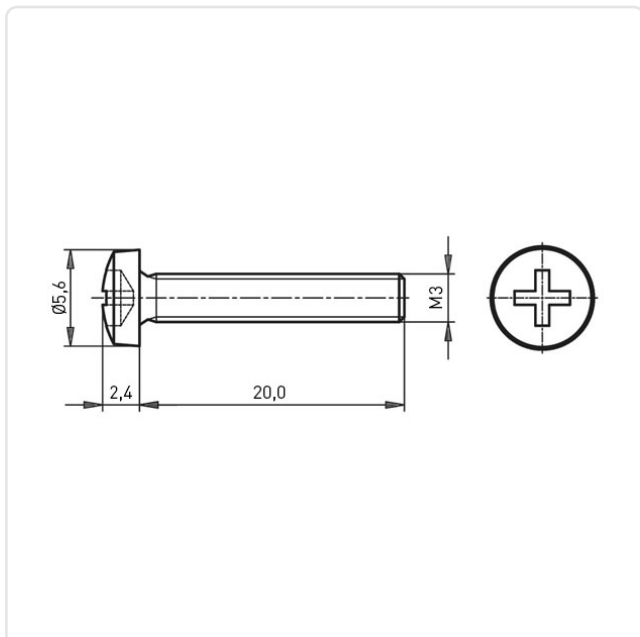

Article datasheet

Pan Head Screw ISO7045 M3x20 Polyamide 6.6 Natural Cross Recessed

Article-No.: 001.47.376

Image may be similar

Actuator Size:	Phillips PH1
Color:	Natural
DIN/ISO:	ISO7045
Drive Type:	Cross Recess / Phillips-H
Flammability Class:	UL94-V2
Head Diameter [mm]:	6
Head Height [mm]:	2.4
Head Shape:	Pan Head
Length [mm]:	20
Material:	PA 6.6
Material Group:	Plastic
Thread Size:	M3
Weight:	0.16g
Conformities:	

You can find all information on the web on our article detail page
[Pan Head Screw ISO7045 M3x20 Polyamide 6.6 Natural Cross Recessed](#)

Would you like individual advice?

We look forward to your email to products@ettinger.de.