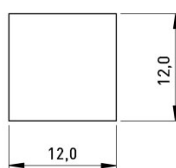

Would you like individual advice?

We look forward to your email to products@ettinger.de.

Subject to change and errors.