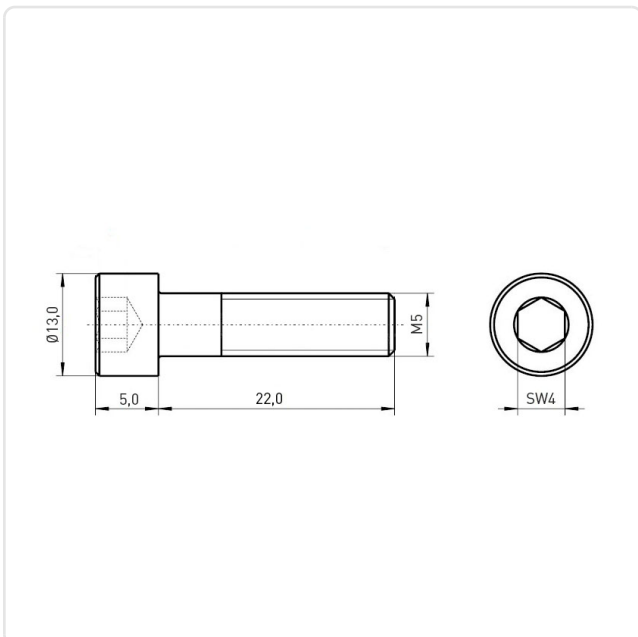

Article datasheet

Socket Head Screw ISO4762 M8x22 Steel 8.8 Zinc Plated Hexagon

Article-No.: 082.64.891

Image may be similar

Actuator Size:	Hexagon Socket Hex6
DIN/ISO:	ISO4762
Drive Type:	Hexagon Socket
Finish:	Galvanized, Blue, 5 µm, A2K
Head Diameter [mm]:	13
Head Height [mm]:	8
Head Shape:	Cheese Head
Length [mm]:	22
Material:	Steel 8.8
Material Group:	Stahl
Thread Size:	M8
Weight:	13.2g
Conformities:	

You can find all information on the web on our article detail page

[Socket Head Screw ISO4762 M8x22 Steel 8.8 Zinc Plated Hexagon](#)

Would you like individual advice?

We look forward to your email to products@ettinger.de.