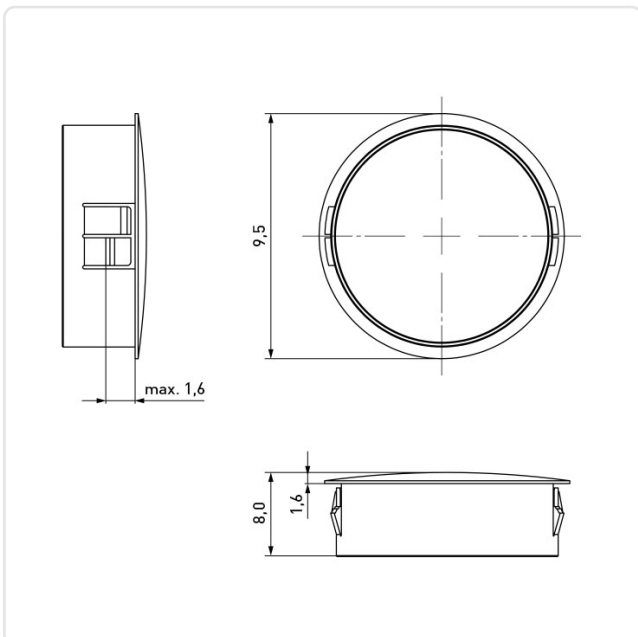

Would you like individual advice?

We look forward to your email to products@ettinger.de.

Subject to change and errors.