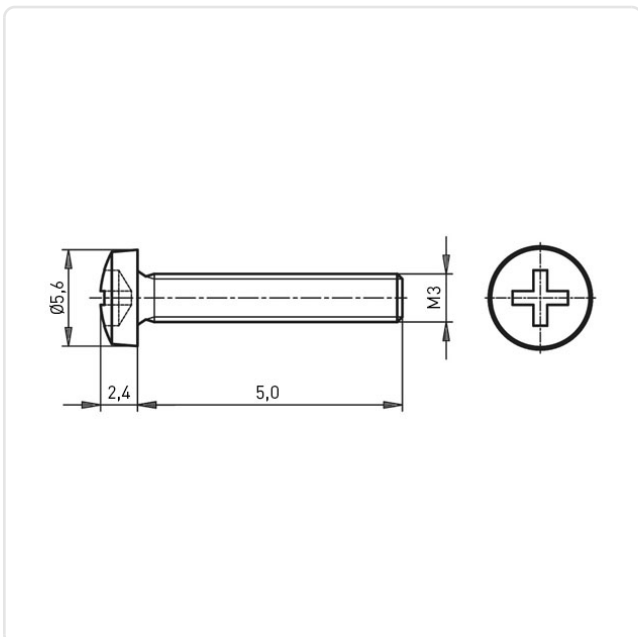

Article datasheet

Pan Head Screw ISO7045 M3x5 Polyamide 6.6 Natural Cross Recessed

Article-No.: 001.47.316

Image may be similar

Actuator Size:	Phillips PH1
Color:	Natural
DIN/ISO:	ISO7045
Drive Type:	Cross Recess / Phillips-H
Flammability Class:	UL94-V2
Head Diameter [mm]:	5.6
Head Height [mm]:	2.4
Head Shape:	Pan Head
Length [mm]:	5
Material:	PA 6.6
Material Group:	Plastic
Thread Size:	M3
Weight:	0.08g
Conformities:	

You can find all information on the web on our article detail page [Pan Head Screw ISO7045 M3x5 Polyamide 6.6 Natural Cross Recessed](#)

Would you like individual advice?

We look forward to your email to products@ettinger.de.