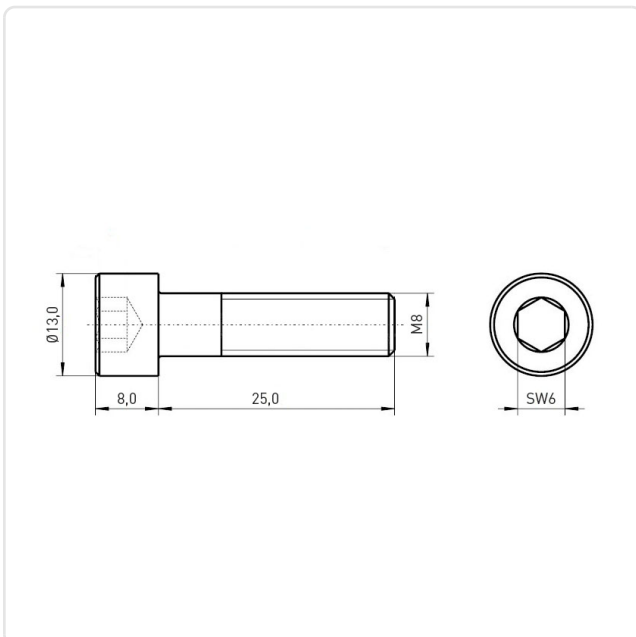

Article datasheet

Socket Head Screw ISO4762 M8x25 Stainless Steel A2 Hexagon

Article-No.: 001.16.882

Image may be similar

Actuator Size:	Hexagon Socket Hex6
DIN/ISO:	ISO4762
Drive Type:	Hexagon Socket
Finish:	Plain
Head Diameter [mm]:	13
Head Height [mm]:	8
Head Shape:	Cheese Head
Length [mm]:	25
Material:	Stainless Steel AISI 304 / A2
Material Group:	Stahl rostfrei
Thread Size:	M8
Weight:	14.68g
Conformities:	

You can find all information on the web on our article detail page

[Socket Head Screw ISO4762 M8x25
Stainless Steel A2 Hexagon](#)

Would you like individual advice?

We look forward to your email to products@ettinger.de.