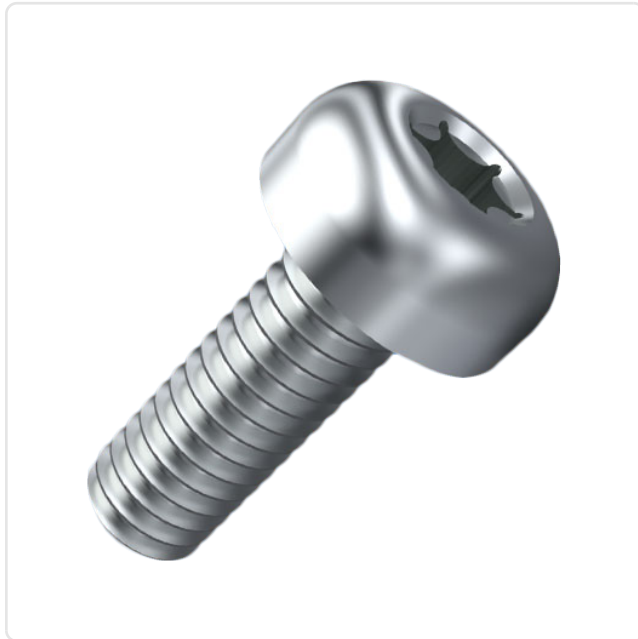

Article datasheet

Pan Head Screw ISO14583 M5x30 Stainless Steel A2 Hexalobular

Article-No.: 001.51.598

Image may be similar

Actuator Size:	Torx T25
DIN/ISO:	ISO7045
Drive Type:	TORX
Finish:	Plain
Head Diameter [mm]:	10
Head Height [mm]:	3.8
Head Shape:	Pan Head
Length [mm]:	30
Material:	Stainless Steel AISI 304 / A2
Material Group:	Stahl rostfrei
Thread Size:	M5
Weight:	5.23g
Conformities:	

You can find all information on the web on our article detail page
[Pan Head Screw ISO14583 M5x30 Stainless Steel A2 Hexalobular](#)

Would you like individual advice?

We look forward to your email to products@ettinger.de.