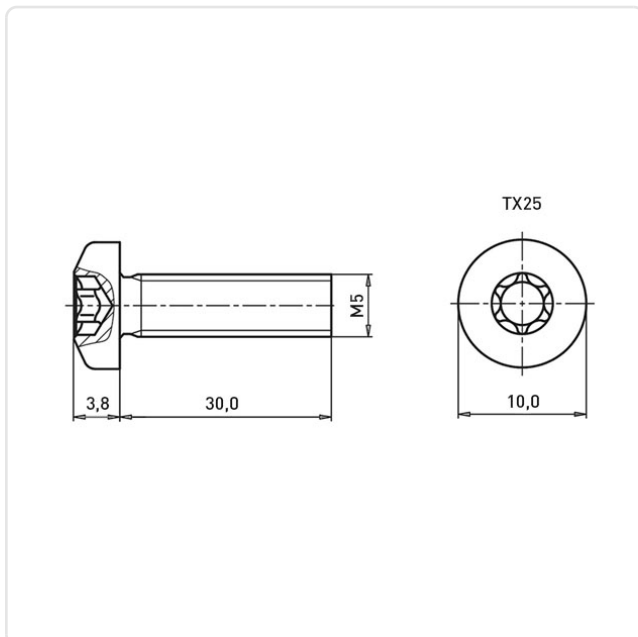

Article datasheet

Pan Head Screw ISO14583 M5x30 Stainless Steel A2 Hexalobular

Article-No.: 001.51.598

Image may be similar

Actuator Size:	Torx T25
DIN/ISO:	ISO7045
Drive Type:	TORX
Finish:	Plain
Head Diameter [mm]:	10
Head Height [mm]:	3.8
Head Shape:	Pan Head
Length [mm]:	30
Material:	Stainless Steel AISI 304 / A2
Material Group:	Stahl rostfrei
Thread Size:	M5
Weight:	5.23g
Conformities:	

You can find all information on the web on our article detail page
[Pan Head Screw ISO14583 M5x30 Stainless Steel A2 Hexalobular](#)

Would you like individual advice?

We look forward to your email to products@ettinger.de.