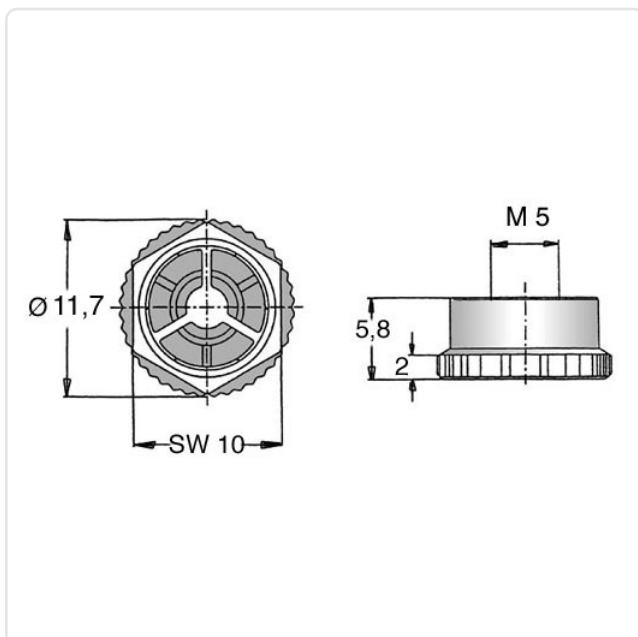

Article datasheet

Plug-In Nut M5 Polyamide 6.6 black

Article-No.: 002.35.050

Image may be similar

AF / OD [mm]: 10
Color: Black
Height [mm]: 5.8
Material: PA 6.6
Material Group: Plastic
Thread Size: M5
Weight: 0.28g
Conformities:

You can find all information on the web on
our article detail page
[Plug-In Nut M5 Polyamide 6.6 black](#)

Would you like individual advice?

We look forward to your email to products@ettinger.de.

Subject to change and errors.