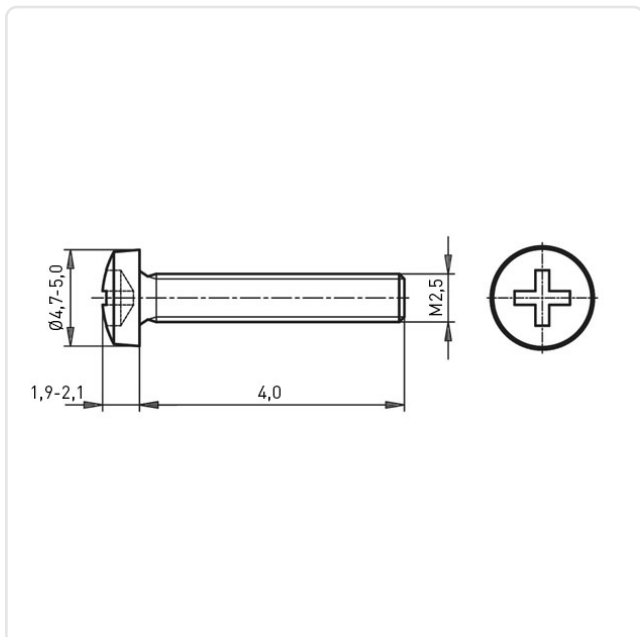

Article datasheet

Pan Head Screw ISO7045 M2.5x4 Polyamide 6.6 Natural Cross Recessed

Article-No.: 001.47.206

Image may be similar

Actuator Size:	Phillips PH1
Color:	Natural
DIN/ISO:	ISO7045
Drive Type:	Cross Recess / Phillips-H
Flammability Class:	UL94-V2
Head Diameter [mm]:	5
Head Height [mm]:	2
Head Shape:	Pan Head
Length [mm]:	4
Material:	PA 6.6
Material Group:	Plastic
Thread Size:	M2.5
Weight:	0.06g
Conformities:	

You can find all information on the web on our article detail page

[Pan Head Screw ISO7045 M2.5x4 Polyamide 6.6 Natural Cross Recessed](#)

Would you like individual advice?

We look forward to your email to products@ettinger.de.