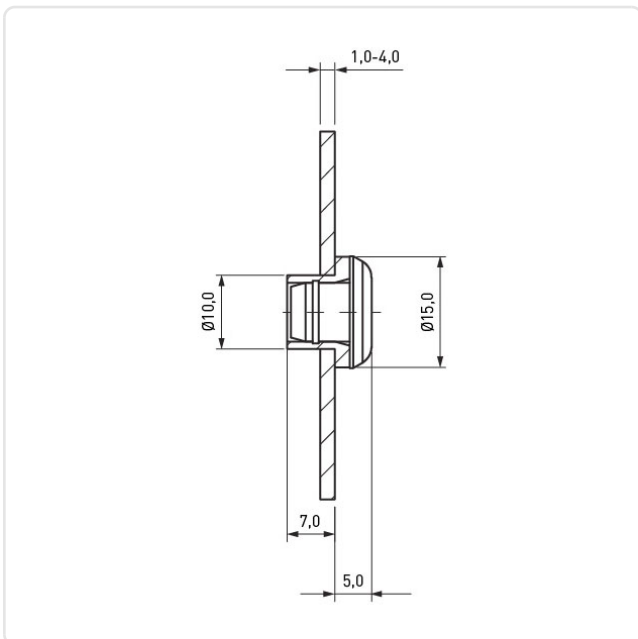

## Push-In Foot Ø15.0x5.0 PE gray

Article-No.: 017.50.058

Image may be similar

Color:	Gray
Diameter [mm]:	15
Height [mm]:	5
Material:	PE - Polyethylene
Material Group:	Plastic
Panel Hole Ø [mm]:	10
Panel Thickness [mm]:	1,0-4,0
Weight:	1.2g
Conformities:	