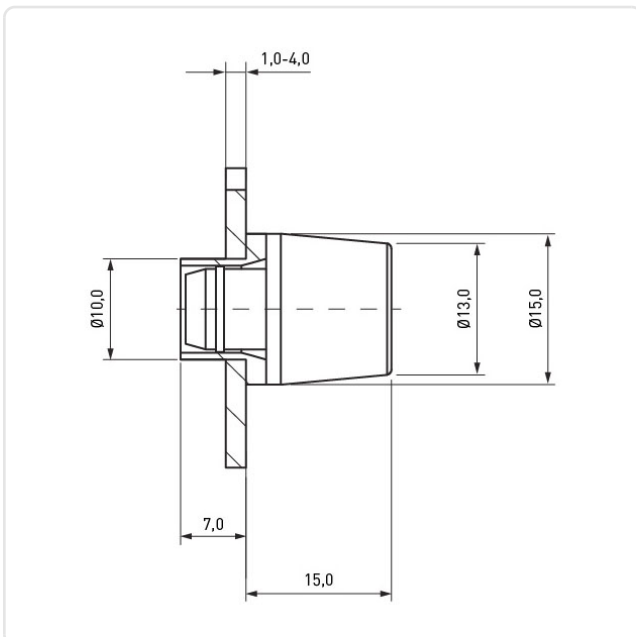

Article datasheet

Push-In Foot Ø15.0x15.0 PE gray

Article-No.: 017.50.108

Image may be similar

Color: Gray
 Diameter [mm]: 15
 Height [mm]: 15
 Material: PE - Polyethylene
 Material Group: Plastic
 Panel Hole Ø [mm]: 10
 Panel Thickness [mm]: 1,0-4,0
 Weight: 2.31g
 Conformities:

You can find all information on the web on our article detail page

[Push-In Foot Ø15.0x15.0 PE gray](#)

Would you like individual advice?

We look forward to your email to products@ettinger.de.

Subject to change and errors.