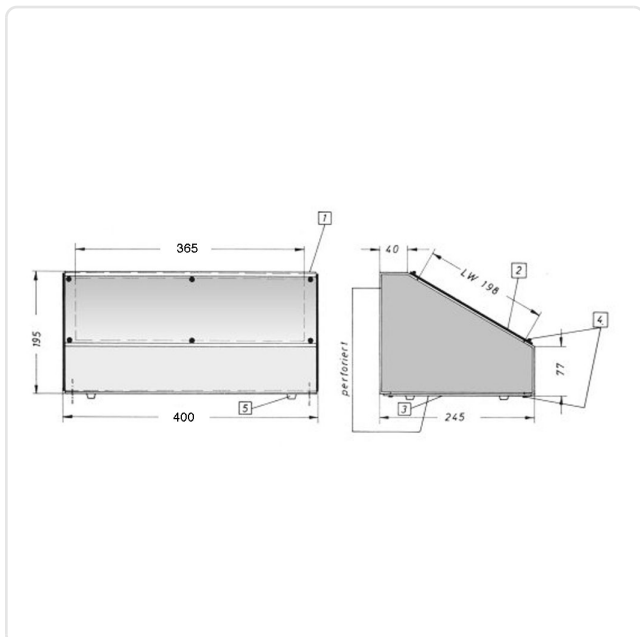

Article datasheet

Desk housing 400x197x147 mm

Article-No.: 095.11.336

Image may be similar

Color: Blue
 Height [mm]: 197
 Length [mm]: 247
 Material: Steel
 Material Group: Stahl
 Model: Desk Enclosure
 Width [mm]: 400
 Weight: 3611g
 Conformities:

You can find all information on the web on our article detail page

[Desk housing 400x197x147 mm](#)

Would you like individual advice?

We look forward to your email to products@ettinger.de.

Subject to change and errors.