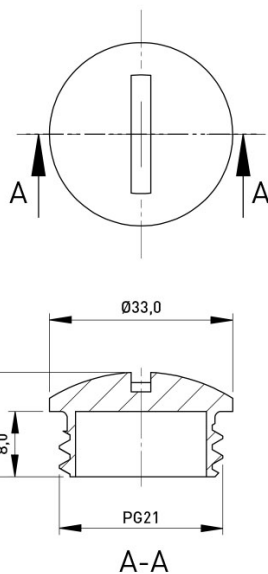

Article datasheet

Cover Plug PG21 ø33mm Polyamid 6 25% GF black RAL 9005

Article-No.: 014.36.210

Image may be similar

AF / OD [mm]: 33
Color: Black
Height [mm]: 11
Material: PA 6.0 25% GF
Material Group: Plastic
Model: Plug Screw
Thread Size: PG21
Weight: 4.1g
Conformities:

You can find all information on the web on our article detail page

[Cover Plug PG21 ø33mm Polyamid 6 25% GF black RAL 9005](#)

Would you like individual advice?

We look forward to your email to products@ettinger.de.