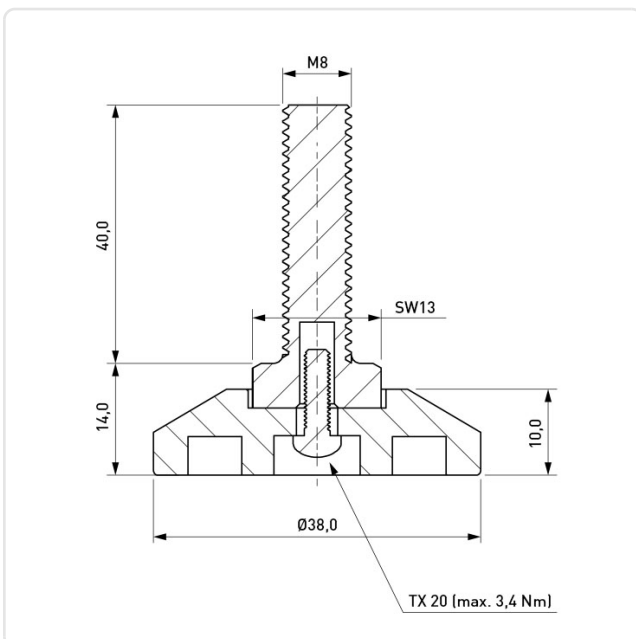

Article datasheet

Leveling Foot Ø38.0 | Thread M8x40.0 PP - Steel

Article-No.: 017.63.834

Image may be similar

Color: Black
 Diameter [mm]: 38
 Height [mm]: 10
 Length [mm]: 40
 Material: PA 6.0
 Thread Insert Material: Steel
 Thread Size: M8
 Weight: 25.6g
 Conformities:

You can find all information on the web on our article detail page

[Leveling Foot Ø38.0 | Thread M8x40.0 PP - Steel](#)

Would you like individual advice?

We look forward to your email to products@ettinger.de.