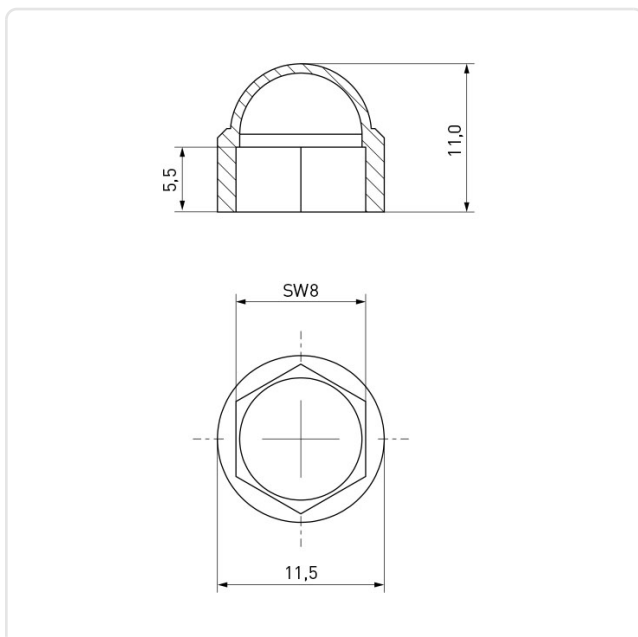

Article datasheet

Decorative Cap Hex for M5/SW8 \varnothing 11,5x11 PE black

Article-No.: 014.19.150

Image may be similar

AF / OD [mm]: 8
 Color: Black
 Material: PE - Polyethylene
 Material Group: Plastic
 Model: For Hexagon Screw
 Outer Diameter [mm]: 11.5
 Weight: 0.45g
 Conformities:

You can find all information on the web on our article detail page
[Decorative Cap Hex for M5/SW8 \$\varnothing\$ 11,5x11 PE black](#)

Would you like individual advice?

We look forward to your email to products@ettinger.de.