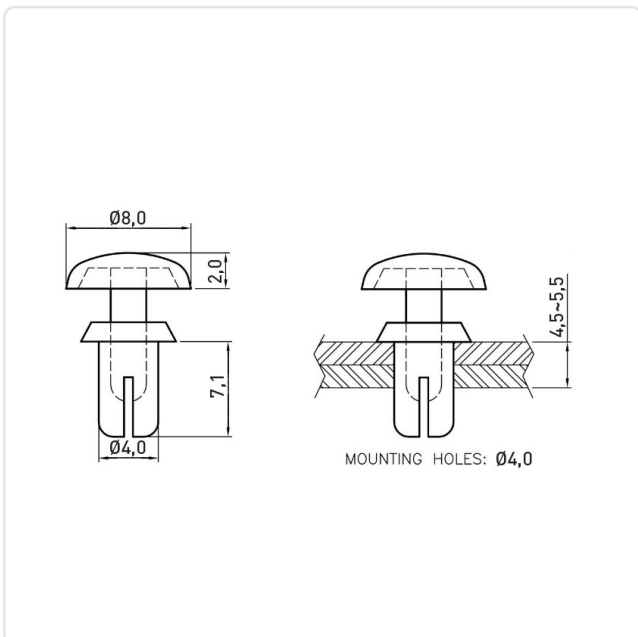

Article datasheet

Drive Rivet Ø4.0 | 4.5-5.5 Polyamide 6.6 black

Article-No.: 072.21.450

Image may be similar

Color:	Black
Flammability Class:	UL94-V2
Head Diameter [mm]:	8
Head Height [mm]:	2
Length [mm]:	7.1
Material:	PA 6.0
Material Group:	Plastic
Model:	removable
Mounting Hole Range [mm]:	4.1-4.2
Panel Thickness [mm]:	4,5-5,5
Rivet Diameter [mm]:	4
Weight:	0.19g
Conformities:	

You can find all information on the web on our article detail page

[Drive Rivet Ø4.0 | 4.5-5.5 Polyamide 6.6 black](#)

Would you like individual advice?

We look forward to your email to products@ettinger.de.