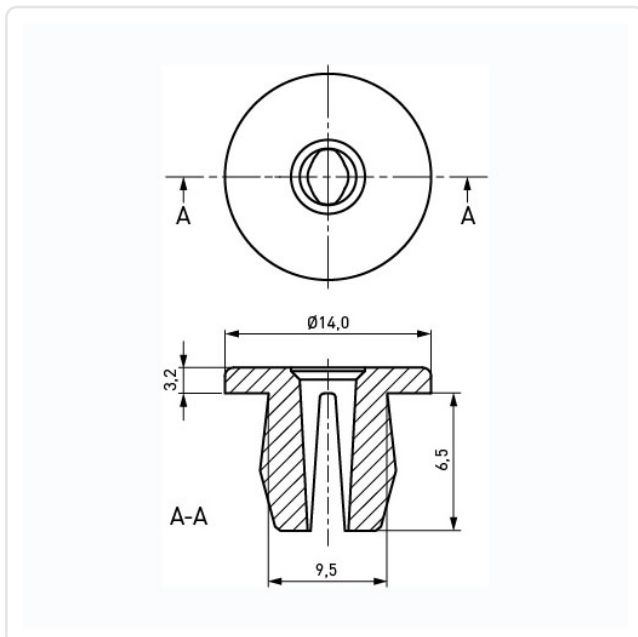

Article datasheet

Expanding Nut L7.1xD10.3 Polyamide 6.6 black

Article-No.: 072.30.733

Image may be similar

AF / OD [mm]: 10.3
 Color: Black
 Head Height [mm]: 3.2
 Length [mm]: 7.1
 Material: PA 6.6
 Material Group: Plastic
 Panel Cutout [mm]: 9.5x9.5
 Weight: 0.72g
 Conformities:

You can find all information on the web on our article detail page

[Expanding Nut L7.1xD10.3 Polyamide 6.6 black](#)

Would you like individual advice?

We look forward to your email to products@ettinger.de.