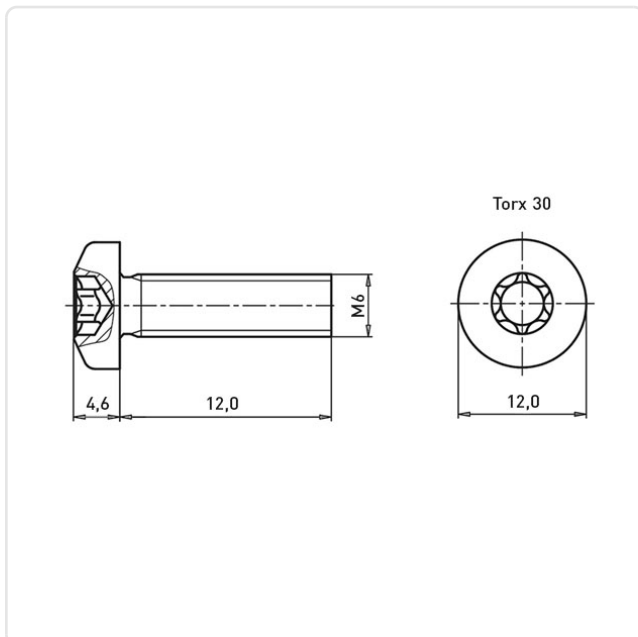

Article datasheet

Pan Head Screw ISO14583 M6x12 Stainless Steel A2 Hexalobular

Article-No.: 001.64.652

Actuator Size:	Torx T30
DIN/ISO:	ISO14583
Drive Type:	TORX
Finish:	Plain
Head Diameter [mm]:	12
Head Height [mm]:	4.6
Head Shape:	Pan Head
Length [mm]:	12
Material:	Stainless Steel AISI 304 / A2
Material Group:	Stahl rostfrei
Thread Size:	M6
Weight:	4.7g
Conformities:	

Image may be similar

You can find all information on the web on our article detail page
[Pan Head Screw ISO14583 M6x12 Stainless Steel A2 Hexalobular](#)

Would you like individual advice?
We look forward to your email to products@ettinger.de.