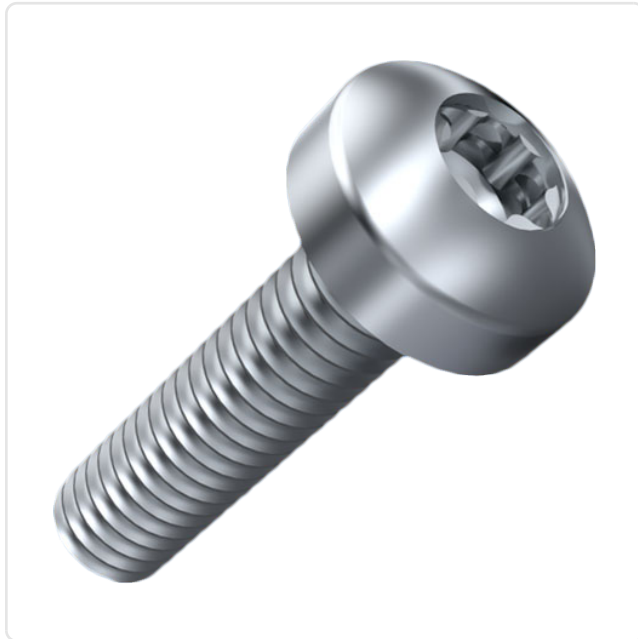

Article datasheet

Pan Head Screw ISO14583 M6x12 Stainless Steel A2 Hexalobular

Article-No.: 001.64.652

Actuator Size:	Torx T30
DIN/ISO:	ISO14583
Drive Type:	TORX
Finish:	Plain
Head Diameter [mm]:	12
Head Height [mm]:	4.6
Head Shape:	Pan Head
Length [mm]:	12
Material:	Stainless Steel AISI 304 / A2
Material Group:	Stahl rostfrei
Thread Size:	M6
Weight:	4.7g
Conformities:	

Image may be similar

You can find all information on the web on our article detail page
[Pan Head Screw ISO14583 M6x12 Stainless Steel A2 Hexalobular](#)

Would you like individual advice?
We look forward to your email to products@ettinger.de.