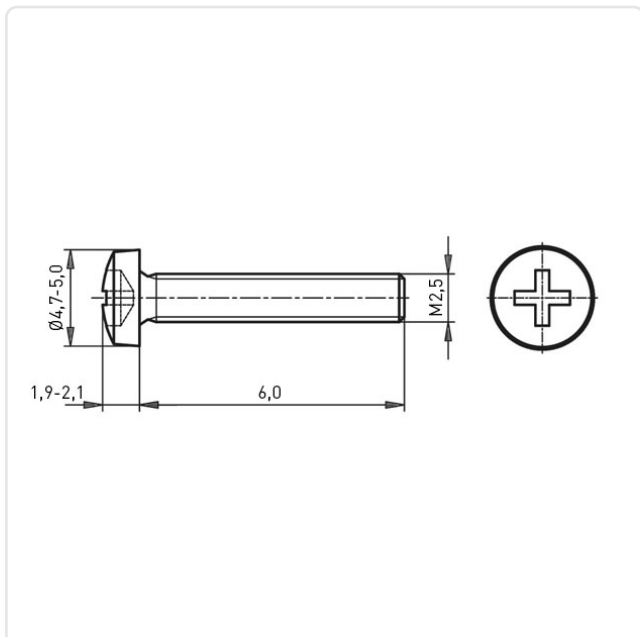

Article datasheet

Pan Head Screw ISO7045 M2.5x6 Polyamide 6.6 Natural Cross Recessed

Article-No.: 001.47.226

Image may be similar

Actuator Size:	Phillips PH1
Color:	Natural
DIN/ISO:	ISO7045
Drive Type:	Cross Recess / Phillips-H
Flammability Class:	UL94-V2
Head Diameter [mm]:	5
Head Height [mm]:	2
Head Shape:	Pan Head
Length [mm]:	6
Material:	PA 6.6
Material Group:	Plastic
Thread Size:	M2.5
Weight:	0.05g
Conformities:	

You can find all information on the web on our article detail page

[Pan Head Screw ISO7045 M2.5x6 Polyamide 6.6 Natural Cross Recessed](#)

Would you like individual advice?

We look forward to your email to products@ettinger.de.