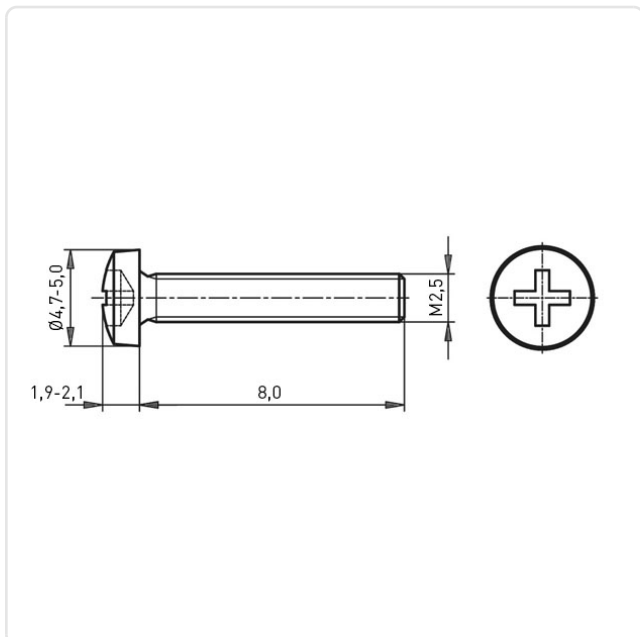

Article datasheet

Pan Head Screw ISO7045 M2.5x8 Polyamide 6.6 Natural Cross Recessed

Article-No.: 001.47.236

Image may be similar

Actuator Size:	Phillips PH1
Color:	Natural
DIN/ISO:	ISO7045
Drive Type:	Cross Recess / Phillips-H
Flammability Class:	UL94-V2
Head Diameter [mm]:	5
Head Height [mm]:	2
Head Shape:	Pan Head
Length [mm]:	8
Material:	PA 6.6
Material Group:	Plastic
Thread Size:	M2.5
Weight:	0.08g
Conformities:	

You can find all information on the web on our article detail page

[Pan Head Screw ISO7045 M2.5x8 Polyamide 6.6 Natural Cross Recessed](#)

Would you like individual advice?

We look forward to your email to products@ettinger.de.