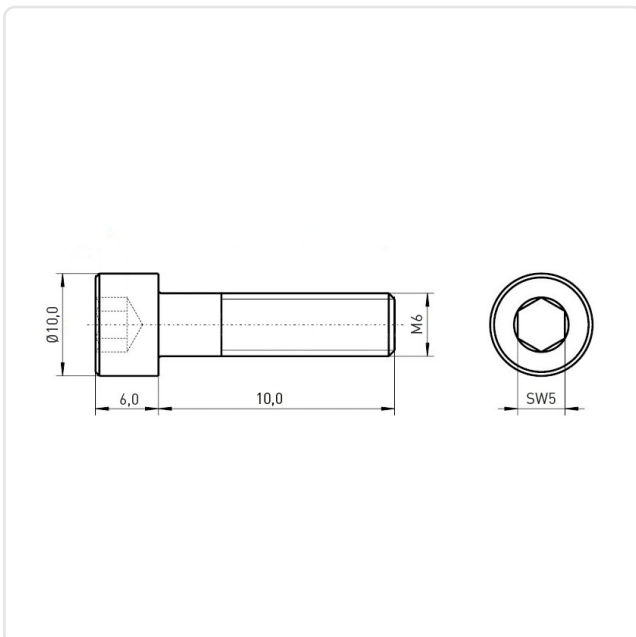

Article datasheet

Socket Head Screw ISO4762 M6x10 Stainless Steel A2 Hexagon

Article-No.: 001.16.642

Image may be similar

Actuator Size:	Hexagon Socket Hex5
DIN/ISO:	ISO4762
Drive Type:	Hexagon Socket
Finish:	Plain
Head Diameter [mm]:	10
Head Height [mm]:	6
Head Shape:	Cheese Head
Length [mm]:	10
Material:	Stainless Steel AISI 304 / A2
Material Group:	Stahl rostfrei
Thread Size:	M6
Weight:	4.8g
Conformities:	

You can find all information on the web on our article detail page

[Socket Head Screw ISO4762 M6x10
Stainless Steel A2 Hexagon](#)

Would you like individual advice?

We look forward to your email to products@ettinger.de.