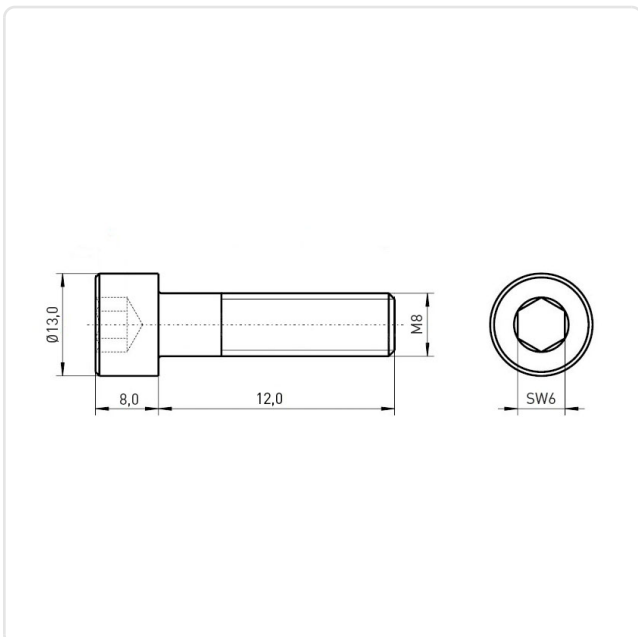

Article datasheet

Socket Head Screw ISO4762 M8x12 Steel 8.8 Zinc Plated Hexagon

Article-No.: 001.16.851

Image may be similar

Actuator Size:	Hexagon Socket Hex6
DIN/ISO:	ISO4762
Drive Type:	Hexagon Socket
Finish:	Galvanized, Blue, 5 µm, A2K
Head Diameter [mm]:	13
Head Height [mm]:	8
Head Shape:	Cheese Head
Length [mm]:	12
Material:	Steel 8.8
Material Group:	Stahl
Thread Size:	M8
Weight:	10g
Conformities:	

You can find all information on the web on our article detail page

[Socket Head Screw ISO4762 M8x12 Steel 8.8 Zinc Plated Hexagon](#)

Would you like individual advice?

We look forward to your email to products@ettinger.de.