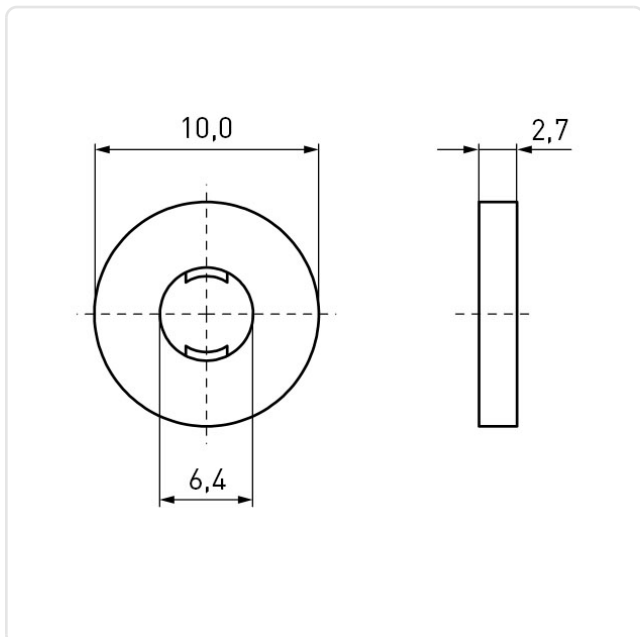

Article datasheet

Captive Washer Ø6.4/10.0 x 2.5 Polyethylene gray

Article-No.: 003.09.268

Image may be similar

Color: Gray
For Thread Size: M6
Height [mm]: 2.5
Inner Diameter [mm]: 6.4
Material: PE - Polyethylene
Material Group: Plastic
Outer Diameter [mm]: 10
Weight: 0.11g
Conformities:

You can find all information on the web on our article detail page

[Captive Washer Ø6.4/10.0 x 2.5 Polyethylene gray](#)

Would you like individual advice?

We look forward to your email to products@ettinger.de.