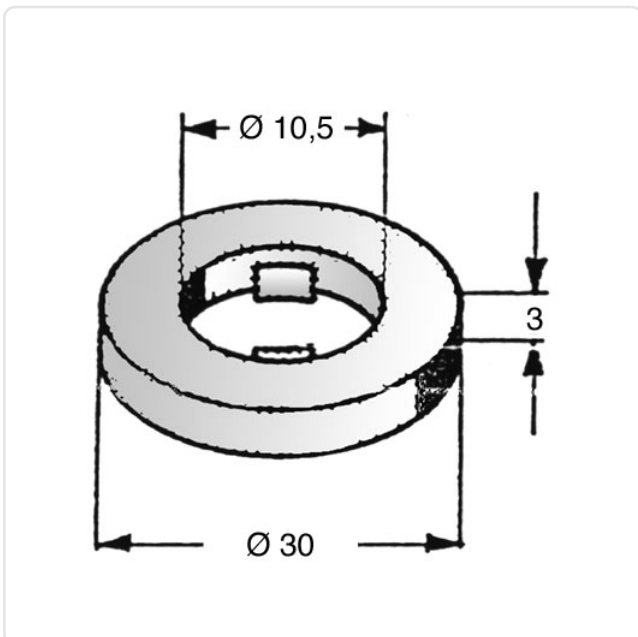

Article datasheet

Captive Washer Ø10.5/30.0 x 3.0 PVC black

Article-No.: 003.16.100

Image may be similar

Color: Black
For Thread Size: M10
Height [mm]: 3
Inner Diameter [mm]: 10.5
Material: PVC - Polyvinyl Chloride
Material Group: Kunststoff
Outer Diameter [mm]: 30
Weight: 2.5g
Conformities:

You can find all information on the web on
our article detail page
[Captive Washer Ø10.5/30.0 x 3.0 PVC black](#)

Would you like individual advice?

We look forward to your email to products@ettinger.de.