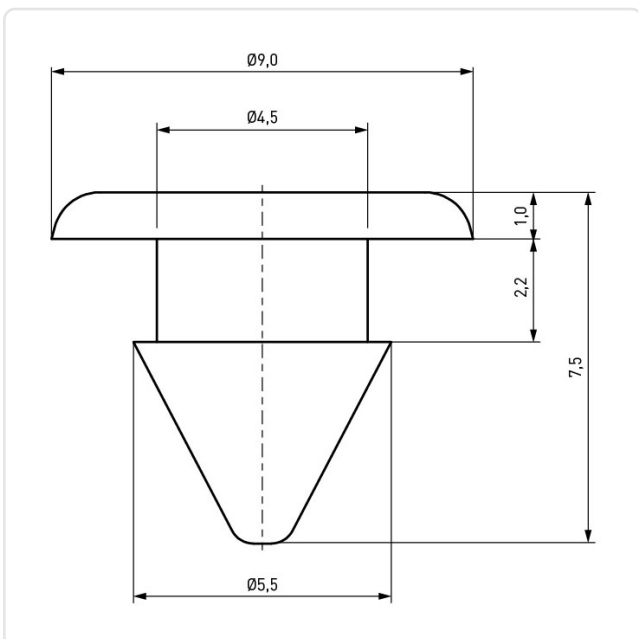

Article datasheet

**Push-In Foot Ø9.0x7.5 EPDM black**

Article-No.: 017.53.091

Image may be similar

Color: Black  
Diameter [mm]: 9  
Height [mm]: 7.5  
Material: EPDM - Ethylene Propylene Diene  
Material Group: Plastic  
Panel Hole Ø [mm]: 4.5  
Weight: 0.19g  
Conformities:

You can find all information on the web on our article detail page [Push-In Foot Ø9.0x7.5 EPDM black](#)

Would you like individual advice?

We look forward to your email to [products@ettinger.de](mailto:products@ettinger.de).