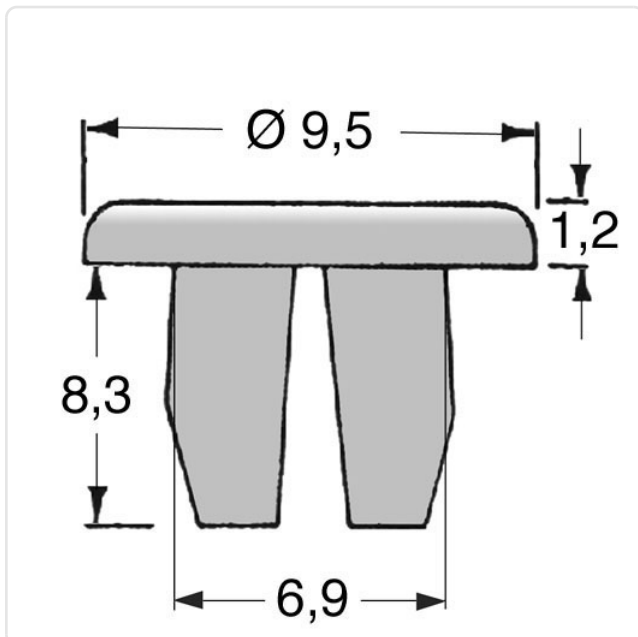

Article datasheet

Expanding Nut L8.8xD9.3 Polyamide 6.6 natural

Article-No.: 072.31.510

Image may be similar

AF / OD [mm]:	9.3
Color:	Natural
Head Height [mm]:	1
Length [mm]:	8.8
Material:	PA 6.6
Material Group:	Plastic
Panel Cutout [mm]:	7.2x7.2
Panel Thickness [mm]:	0,8-4,0
Thread Diameter [mm]:	Ø 4.2
Weight:	0.41g
Conformities:	

You can find all information on the web on our article detail page

[Expanding Nut L8.8xD9.3 Polyamide 6.6 natural](#)

Would you like individual advice?

We look forward to your email to products@ettinger.de.