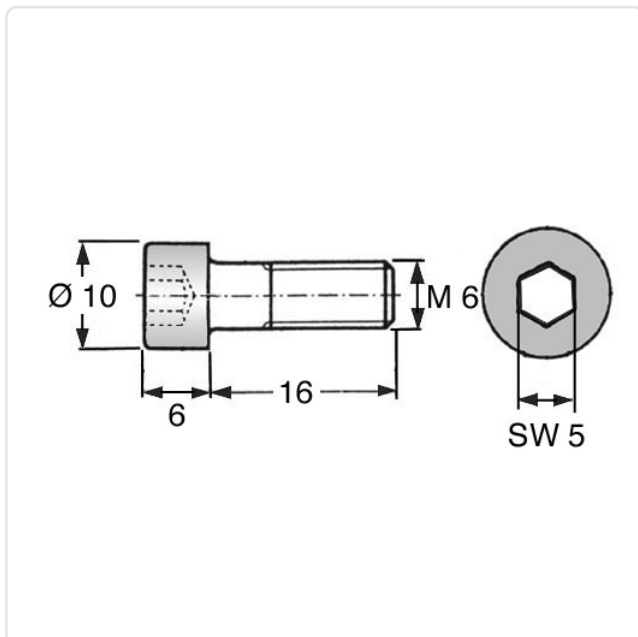

Article datasheet

Socket Head Screw ISO4762 M6x16 Polyamide 6.6 Natural Hexagon

Article-No.: 001.48.666

Image may be similar

Actuator Size:	Hexagon Socket Hex5
Color:	Natural
DIN/ISO:	ISO4762
Drive Type:	Hexagon Socket
Flammability Class:	UL94-V2
Head Diameter [mm]:	10
Head Height [mm]:	6
Head Shape:	Cheese Head
Length [mm]:	16
Material:	PA 6.6
Material Group:	Plastic
Thread Size:	M6
Weight:	0.81g
Conformities:	

You can find all information on the web on our article detail page

[Socket Head Screw ISO4762 M6x16 Polyamide 6.6 Natural Hexagon](#)

Would you like individual advice?

We look forward to your email to products@ettinger.de.