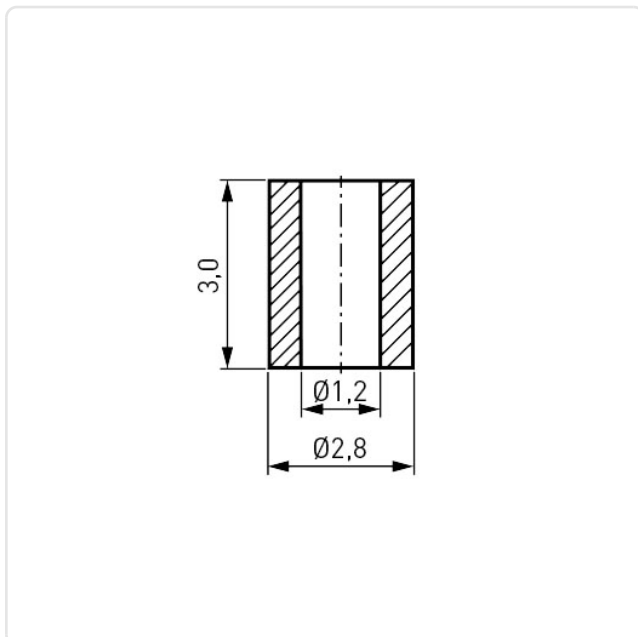

Article datasheet

Ceramic Round Spacer $\varnothing 1.2/2.8 \times 3.0$ C221

Article-No.: 013.89.123

Image may be similar

Inner Diameter [mm]: 1.2
 Length [mm]: 3
 Material: Ceramic C221
 Material Group: Ceramic C221
 Model: Smooth Ends
 Outer Diameter [mm]: 2.8
 Weight: 0.04g
 Conformities:

You can find all information on the web on our article detail page
[Ceramic Round Spacer \$\varnothing 1.2/2.8 \times 3.0\$ C221](#)

Would you like individual advice?

We look forward to your email to products@ettinger.de.