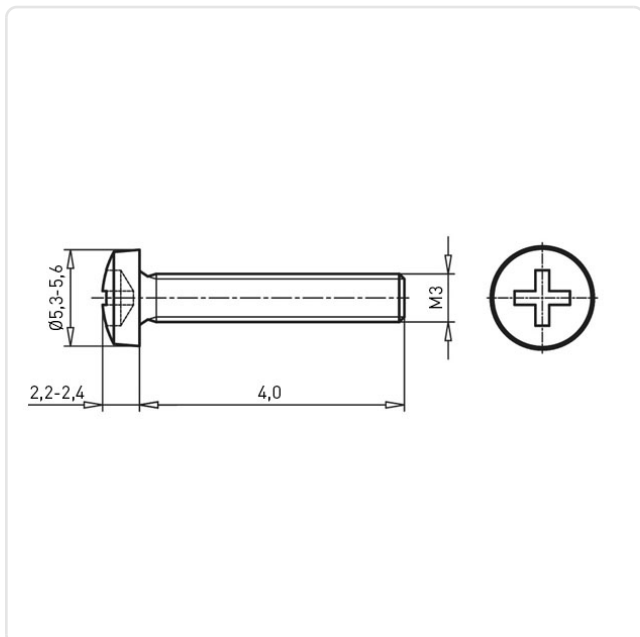

Article datasheet

Pan Head Screw ISO7045 M3x4 Polyamide 6.6 Natural Cross Recessed

Article-No.: 001.47.306

Image may be similar

Actuator Size:	Phillips PH1
Color:	Natural
DIN/ISO:	ISO7045
Drive Type:	Cross Recess / Phillips-H
Flammability Class:	UL94-V2
Head Diameter [mm]:	6
Head Height [mm]:	2.4
Head Shape:	Pan Head
Length [mm]:	4
Material:	PA 6.6
Material Group:	Plastic
Thread Size:	M3
Weight:	0.08g
Conformities:	

You can find all information on the web on our article detail page
[Pan Head Screw ISO7045 M3x4 Polyamide 6.6 Natural Cross Recessed](#)

Would you like individual advice?

We look forward to your email to products@ettinger.de.