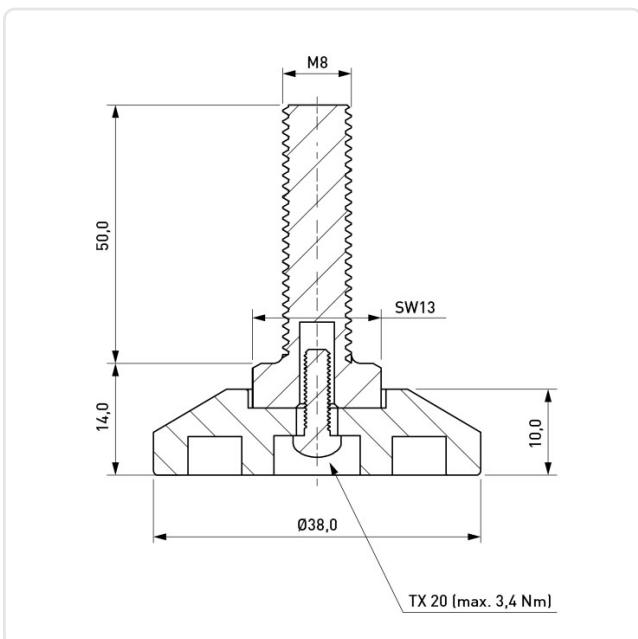

Article datasheet

Leveling Foot Ø38.0 | Thread M8x50.0 PP - Steel

Article-No.: 017.63.835

Image may be similar

Color: Black
 Diameter [mm]: 38
 Height [mm]: 10
 Length [mm]: 50
 Material: PA 6.0
 Thread Insert Material: Steel
 Thread Size: M8
 Weight: 28.2g
 Conformities:

You can find all information on the web on our article detail page

[Leveling Foot Ø38.0 | Thread M8x50.0 PP - Steel](#)

Would you like individual advice?

We look forward to your email to products@ettinger.de.