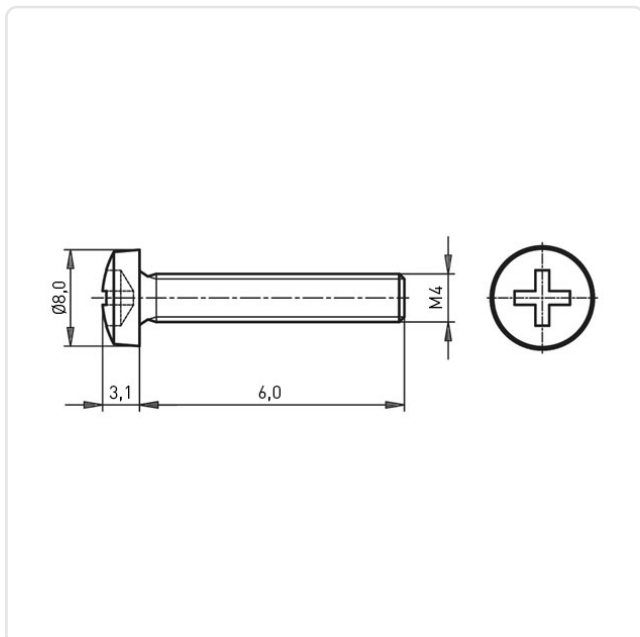

Article datasheet

Pan Head Screw ISO7045 M4x6 Polyamide 6.6 Natural Cross Recessed

Article-No.: 001.47.426

Image may be similar

Actuator Size:	Phillips PH2
Color:	Natural
DIN/ISO:	ISO7045
Drive Type:	Cross Recess / Phillips-H
Flammability Class:	UL94-V2
Head Diameter [mm]:	8
Head Height [mm]:	3.1
Head Shape:	Pan Head
Length [mm]:	6
Material:	PA 6.6
Material Group:	Plastic
Thread Size:	M4
Weight:	0.16g
Conformities:	

You can find all information on the web on our article detail page
[Pan Head Screw ISO7045 M4x6 Polyamide 6.6 Natural Cross Recessed](#)

Would you like individual advice?

We look forward to your email to products@ettinger.de.