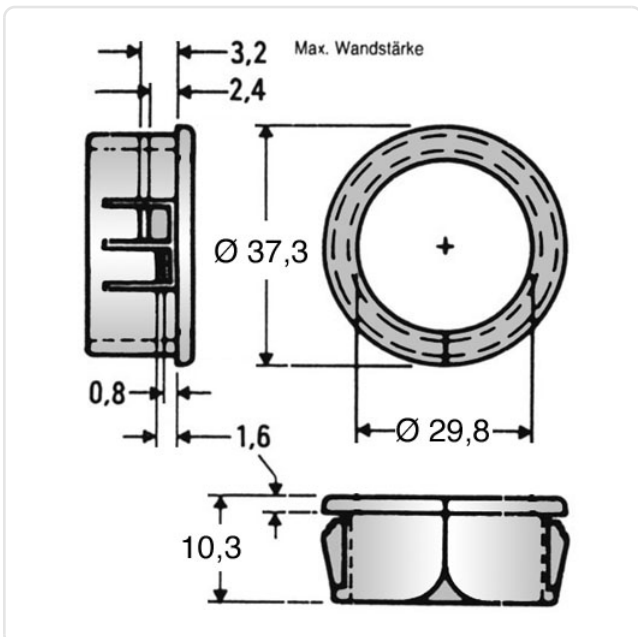

Would you like individual advice?

We look forward to your email to products@ettinger.de.

Subject to change and errors.