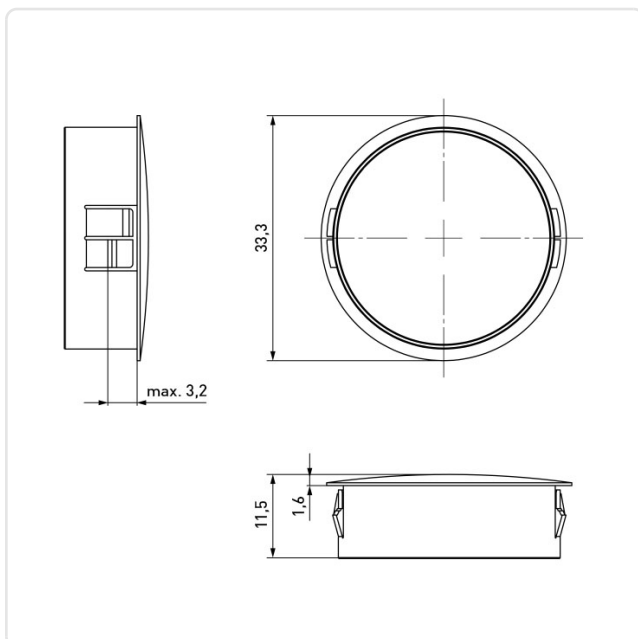

Would you like individual advice?

We look forward to your email to products@ettinger.de.

Subject to change and errors.